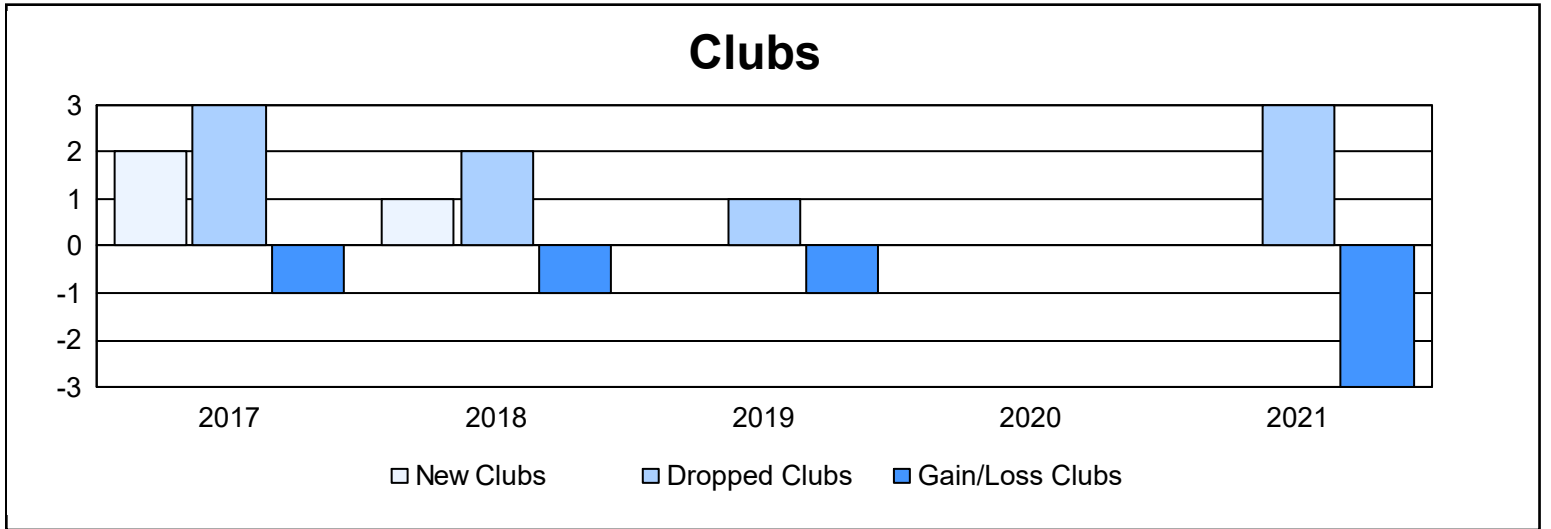

Year	New Clubs	Dropped Clubs	Gain/ Loss Clubs	New Members	Charter Members	Reinstate Members	Transfer Members	Total Member Added	Total Members Dropped	Gain/ Loss Members
2016-2017	2	3	-1	150	48	5	12	215	274	-59
2017-2018	1	2	-1	194	36	6	17	253	308	-55
2018-2019	0	1	-1	143	6	11	13	173	249	-76
2019-2020	0	0	0	117	1	8	8	134	192	-58
2020-2021	0	3	-3	99	1	6	21	127	228	-101
<b>Average</b>	<b>1</b>	<b>2</b>	<b>-1</b>	<b>141</b>	<b>18</b>	<b>7</b>	<b>14</b>	<b>180</b>	<b>250</b>	<b>-70</b>

### Membership Composition June 2021 Cumulative