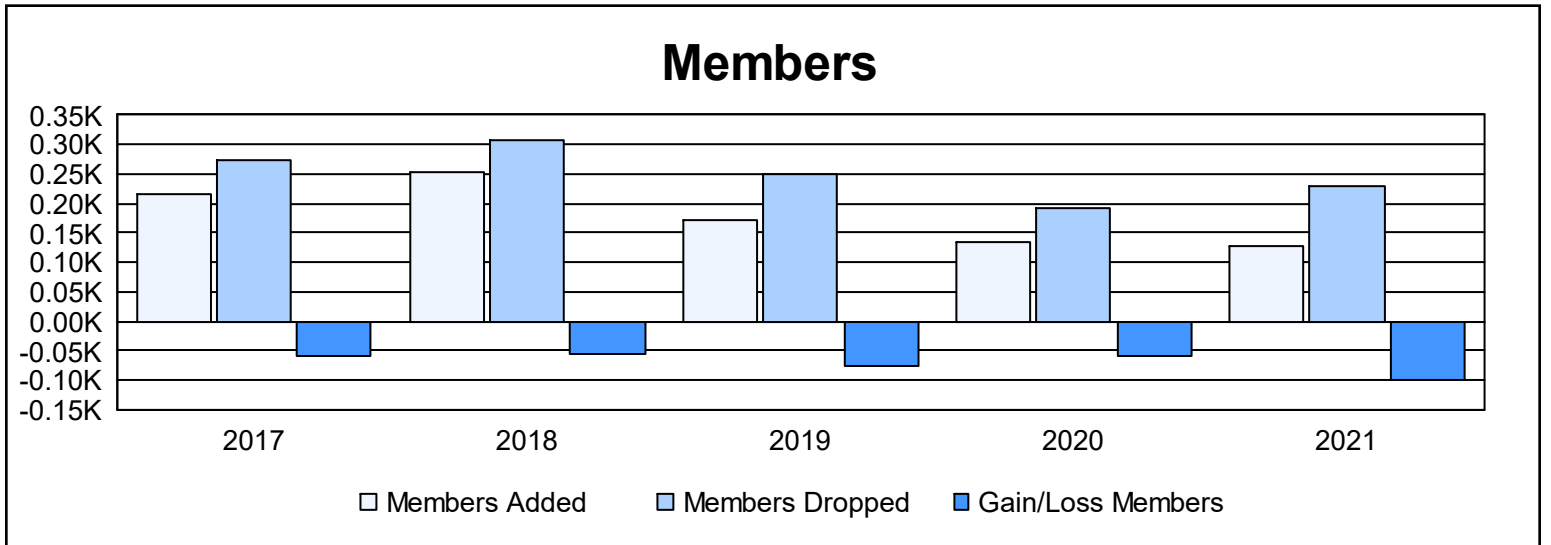

Year	New Clubs	Dropped Clubs	Gain/ Loss Clubs	New Members	Charter Members	Reinstate Members	Transfer Members	Total Member Added	Total Members Dropped	Gain/ Loss Members
2016-2017	2	3	-1	150	48	5	12	215	274	-59
2017-2018	1	2	-1	194	36	6	17	253	308	-55
2018-2019	0	1	-1	143	6	11	13	173	249	-76
2019-2020	0	0	0	117	1	8	8	134	192	-58
2020-2021	0	3	-3	99	1	6	21	127	228	-101
<b>Average</b>	<b>1</b>	<b>2</b>	<b>-1</b>	<b>141</b>	<b>18</b>	<b>7</b>	<b>14</b>	<b>180</b>	<b>250</b>	<b>-70</b>

### Membership Composition June 2021 Cumulative