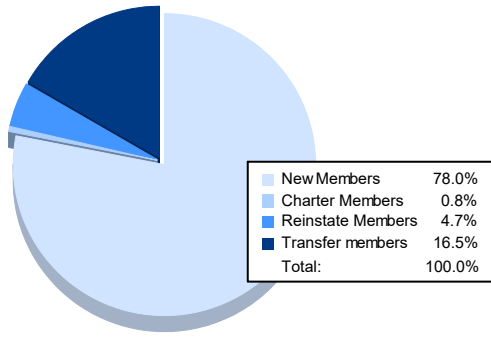

Year	New Clubs	Dropped Clubs	Gain/ Loss Clubs	New Members	Charter Members	Reinstate Members	Transfer Members	Total Member Added	Total Members Dropped	Gain/ Loss Members
2016-2017	2	3	-1	150	48	5	12	215	274	-59
2017-2018	1	2	-1	194	36	6	17	253	308	-55
2018-2019	0	1	-1	143	6	11	13	173	249	-76
2019-2020	0	0	0	117	1	8	8	134	192	-58
2020-2021	0	3	-3	99	1	6	21	127	228	-101
<b>Average</b>	<b>1</b>	<b>2</b>	<b>-1</b>	<b>141</b>	<b>18</b>	<b>7</b>	<b>14</b>	<b>180</b>	<b>250</b>	<b>-70</b>

### Membership Composition June 2021 Cumulative